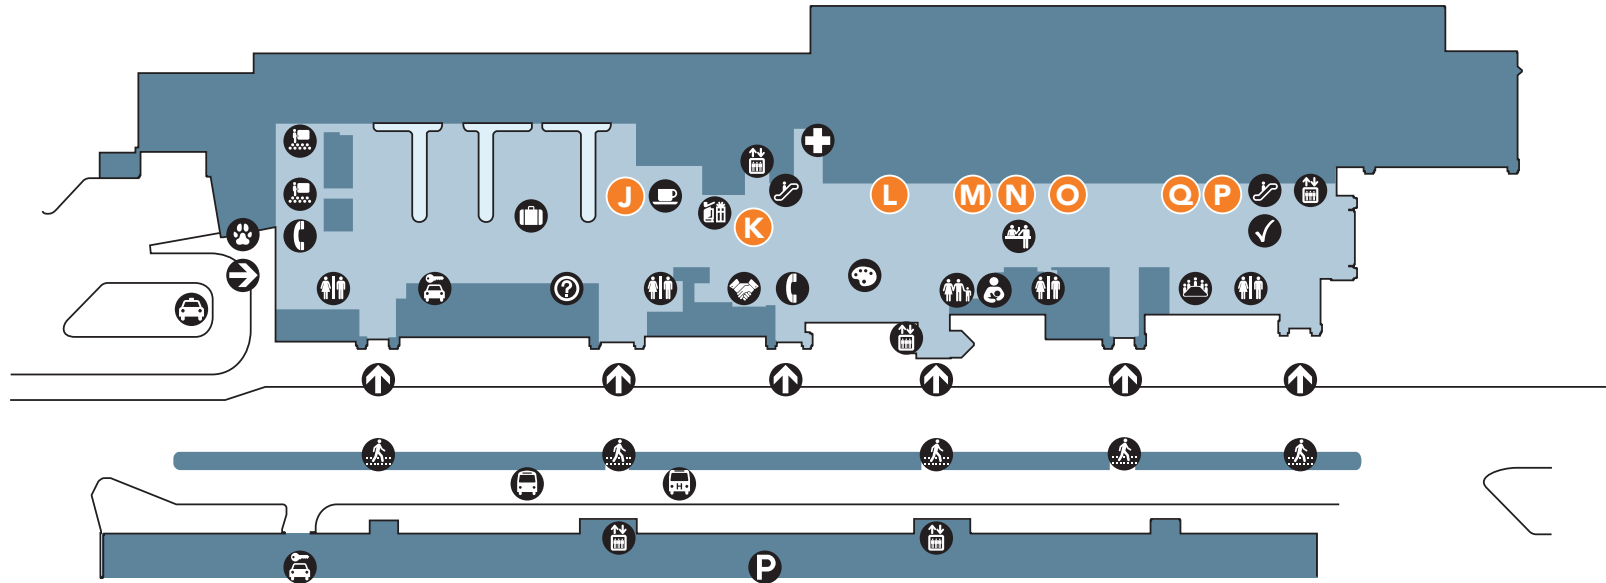

Ticketing Level

Legend

- | | | |
|--|---|---|
|  Art Court |  Gift Shop |  Robert B. Skuldt Conference Room |
|  Baggage Claim |  Greeters Lounge |  Taxi |
|  Bus Stop |  Hotel Shuttle |  Telephone |
|  Car Rental |  Information |  Terminal Entry/Exit |
|  Coffee Bistro |  Meeting Room |  Ticketing |
|  Elevator |  Parking Ramp |  TSA PreCheck |
|  Escalator & Stairs |  Pedestrian Crosswalk | |
|  Family Lounge |  Pet Relief | |
|  First Aid |  Restrooms (Men/Women) | |

Food

- J** Ancora Artisan Coffee & Tea

Gift Shop

- K** Lake Country Travel Mart

Ticketing

- L** Delta Air Lines
M United Airlines
N Frontier Airlines
O American Airlines
P Sun Country Airlines
Q Breeze Airways