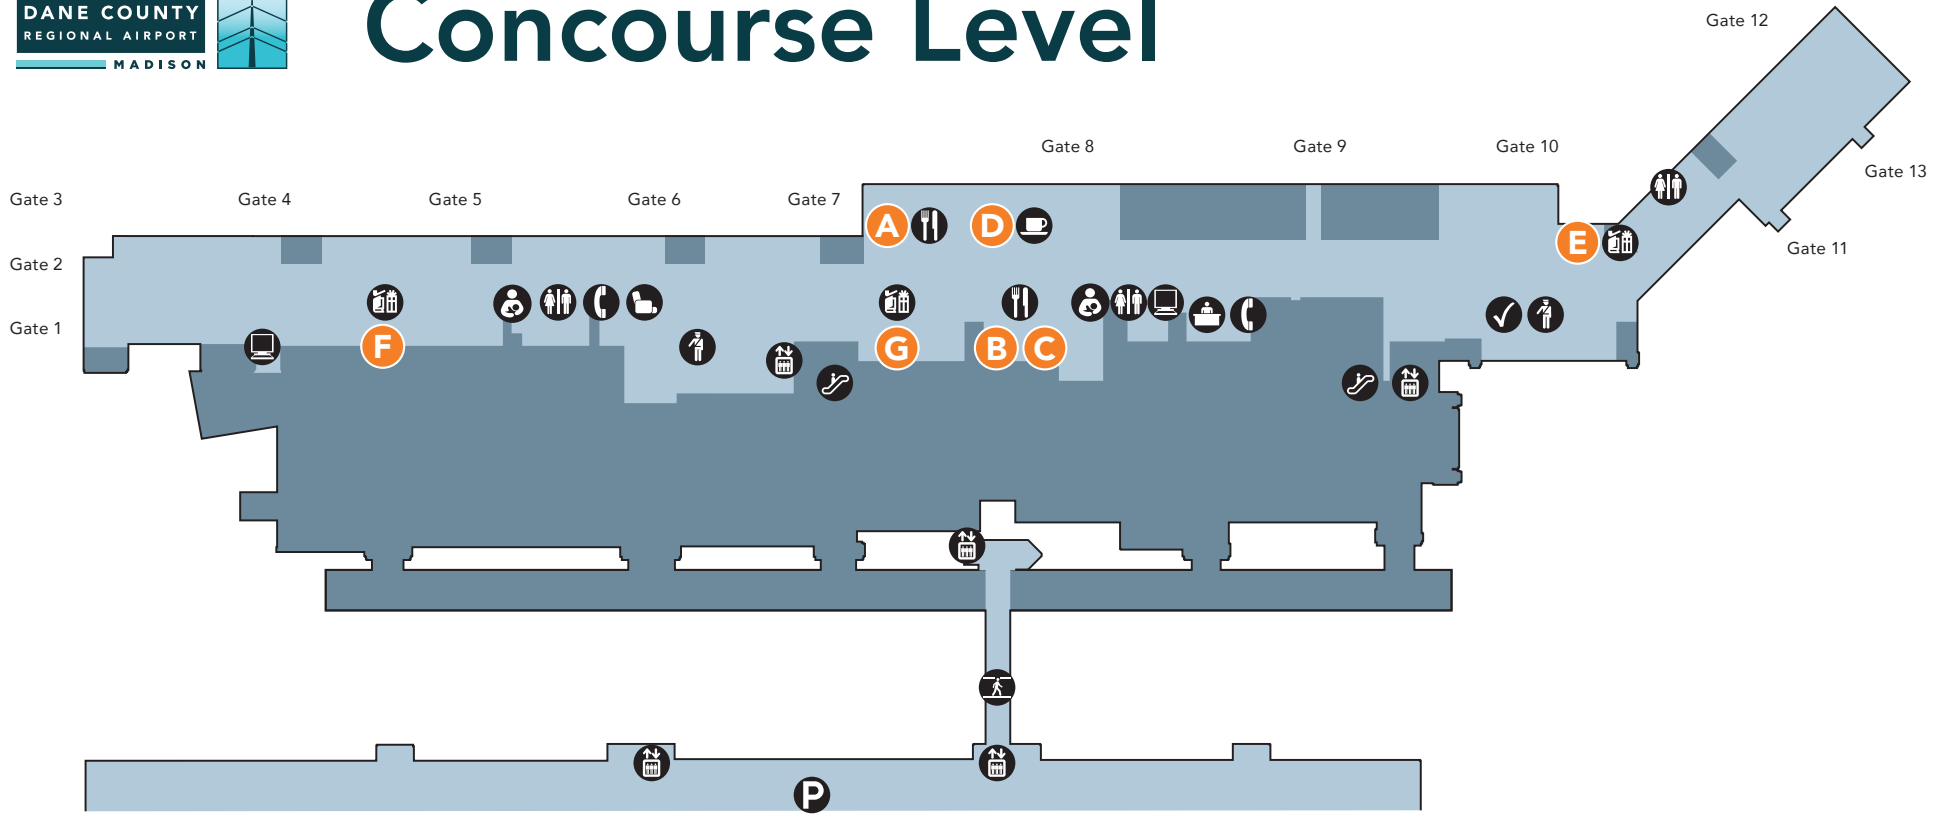

Concourse Level

Legend

- | | |
|--------------------|-----------------------|
| Administration | Mother's Lounge |
| Business Center | Parking Ramp |
| Chair Massage | Pedestrian Skywalk |
| Coffee Bistro | Restrooms (Men/Women) |
| Elevator | Security Checkpoint |
| Escalator & Stairs | Telephone |
| Food | TSA PreCheck |
| Gift Shop | |

Food

- A** Vinoteca Wine & Tapas
- B** Metcalfe's Local to Go
- C** Mad Town Gastropub
- D** Ancora Artisan Coffee & Tea

Gift Shop

- E** Madison XPress
- F** CNBC News - Madison
- G** Madison XChange