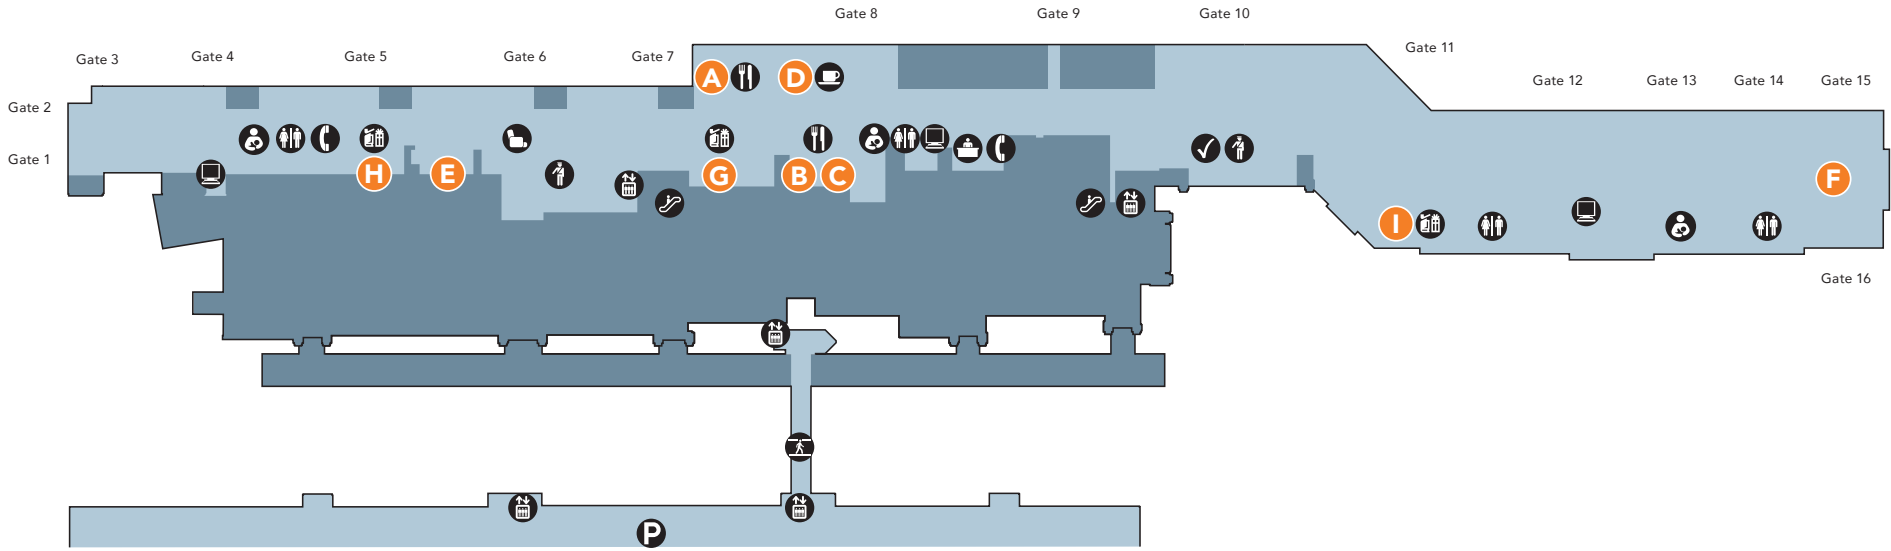

Concourse Level

Legend

- | | |
|--------------------|-----------------------|
| Administration | Mother's Lounge |
| Business Center | Parking Ramp |
| Coffee Bistro | Pedestrian Skywalk |
| Elevator | Restrooms (Men/Women) |
| Escalator & Stairs | Security Checkpoint |
| Food | Telephone |
| Gift Shop | TSA PreCheck |

Food

- A** Vinoteca Wine & Tapas
- B** Metcalfe's Local to Go
- C** Mad Town Gastropub
- D** Ancora Artisan Coffee & Tea
- E** Look Mom No Hands
- F** Launch Deck Bar

Gift Shop

- G** Madison XPress
- H** Capital Commons
- I** Madison XChange