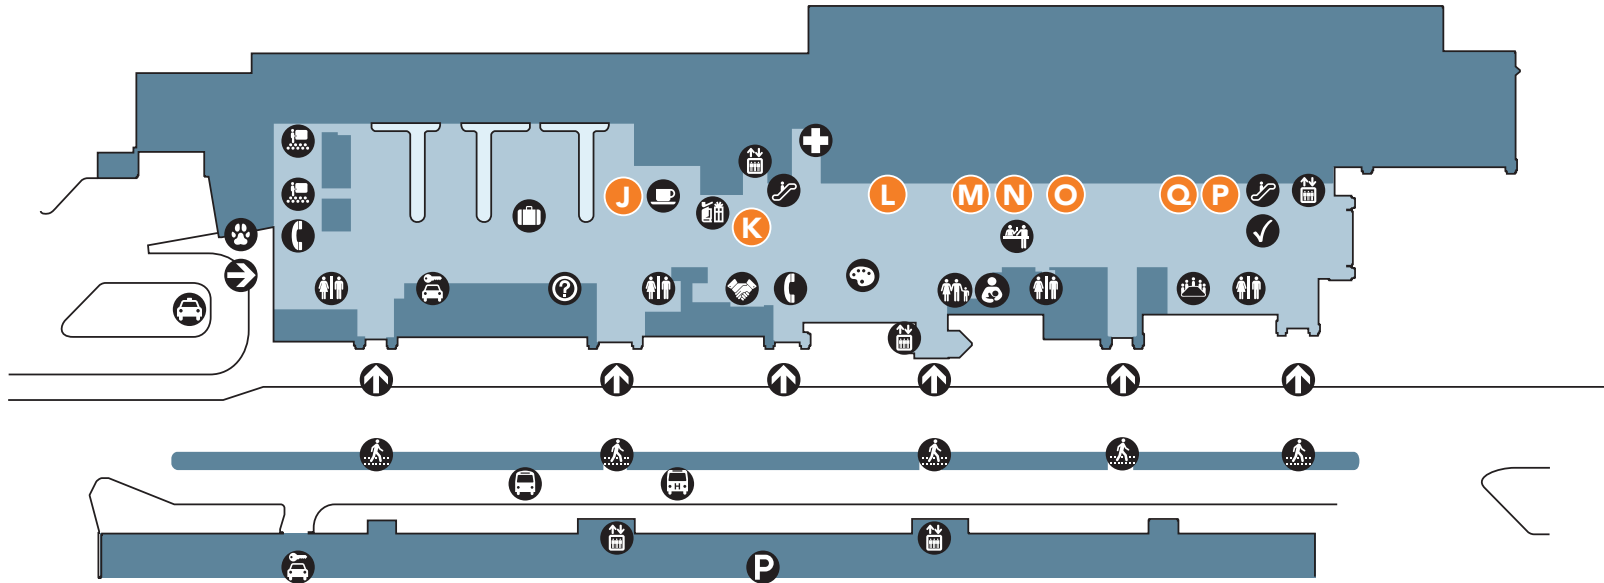

Concourse Level

Legend

- | | |
|--------------------|-----------------------|
| Administration | Mother's Lounge |
| Business Center | Parking Ramp |
| Coffee Bistro | Pedestrian Skywalk |
| Elevator | Restrooms (Men/Women) |
| Escalator & Stairs | Security Checkpoint |
| Food | Telephone |
| Gift Shop | TSA PreCheck |

Food

- A** Vinoteca Wine & Tapas
- B** Metcalfe's Local to Go
- C** Mad Town Gastropub
- D** Ancora Artisan Coffee & Tea
- E** Look Mom No Hands
- F** Launch Deck Bar

Gift Shop

- G** Madison XPress
- H** Capital Commons
- I** Madison XChange

Ticketing Level

Legend

- | | | |
|--------------------|-----------------------|----------------------------------|
| Art Court | Gift Shop | Robert B. Skuldt Conference Room |
| Baggage Claim | Greeters Lounge | Taxi |
| Bus Stop | Hotel Shuttle | Telephone |
| Car Rental | Information | Terminal Entry/Exit |
| Coffee Bistro | Meeting Room | Ticketing |
| Elevator | Parking Ramp | TSA PreCheck |
| Escalator & Stairs | Pedestrian Crosswalk | |
| Family Lounge | Pet Relief | |
| First Aid | Restrooms (Men/Women) | |