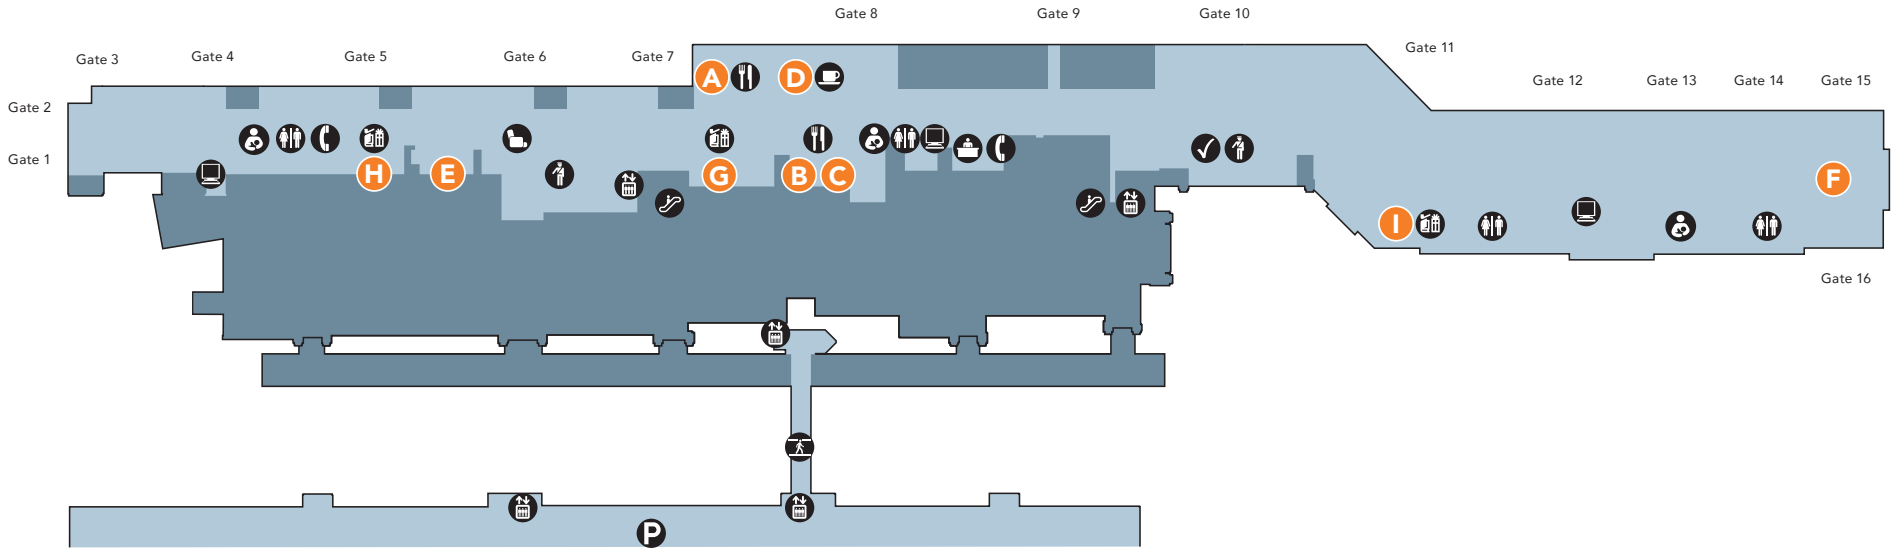

Concourse Level

Legend

- | | |
|--------------------|-----------------------|
| Administration | Mother's Lounge |
| Business Center | Parking Ramp |
| Coffee Bistro | Pedestrian Skywalk |
| Elevator | Restrooms (Men/Women) |
| Escalator & Stairs | Security Checkpoint |
| Food | Telephone |
| Gift Shop | TSA PreCheck |

Food

- A** Vinoteca Wine & Tapas
- B** Metcalfe's Local to Go
- C** Mad Town Gastropub
- D** Ancora Artisan Coffee & Tea
- E** Look Mom No Hands
- F** Launch Deck Bar

Gift Shop

- G** Madison XPress
- H** Capital Commons
- I** Madison XChange

Ticketing Level

Legend

- | | | |
|--------------------|-----------------------|----------------------------------|
| Art Court | Gift Shop | Robert B. Skuldt Conference Room |
| Baggage Claim | Greeters Lounge | Taxi |
| Bus Stop | Hotel Shuttle | Telephone |
| Car Rental | Information | Terminal Entry/Exit |
| Coffee Bistro | Meeting Room | Ticketing |
| Elevator | Parking Ramp | TSA PreCheck |
| Escalator & Stairs | Pedestrian Crosswalk | |
| Family Lounge | Pet Relief | |
| First Aid | Restrooms (Men/Women) | |

Food

- J** Ancora Artisan Coffee & Tea

Gift Shop

- K** Lake Country Travel Mart

Ticketing

- L** Delta Air Lines
M United Airlines
N Frontier Airlines
O American Airlines
P Sun Country Airlines
Q Breeze Airways