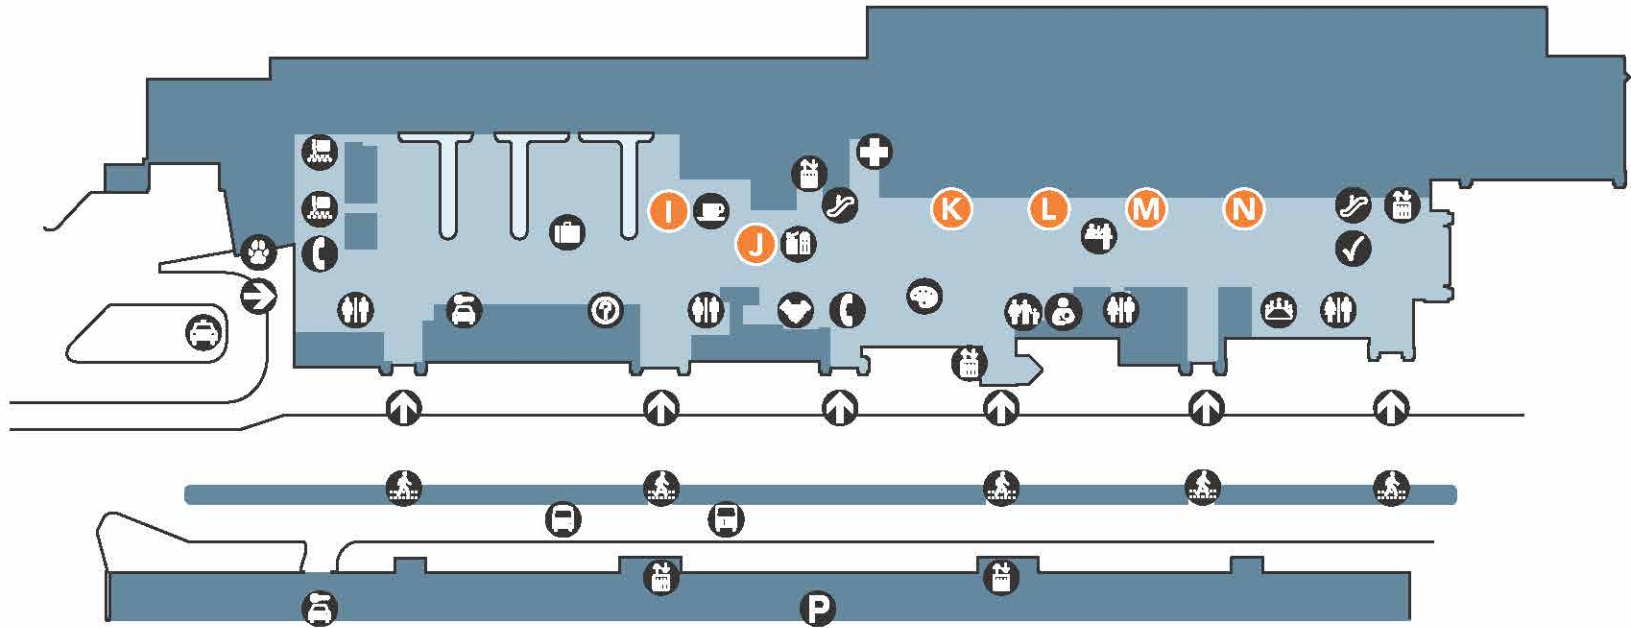

# Ticketing Level

## Legend

- |                   |                       |                      |                                  |
|-------------------|-----------------------|----------------------|----------------------------------|
| Administration    | Escalator & Stairs    | Mother's Lounge      | Pet Relief                       |
| Art Court         | Family Lounge         | First Aid            | Robert B. Skoldt Conference Room |
| Auto Parking Ramp | First Aid             | Food                 | Security Checkpoint              |
| Baggage Claim     | Food                  | Gift Shop            | Taxi                             |
| Bus Stop          | Gift Shop             | Greeters Lounge      | Telephone                        |
| Business Center   | Greeters Lounge       | Hotel Shuttle        | Terminal Entry / Exit            |
| Car Rental        | Hotel Shuttle         | Information          | Ticketing                        |
| Chair Massage     | Information           | Meeting Room         | TSA PreCheck                     |
| Coffee Bistro     | Meeting Room          | Pedestrian Crosswalk |                                  |
| Elevator          | Men / Women Restrooms | Pedestrian Skywalk   |                                  |

### Gift Shop

- Lake Country Travel Mart