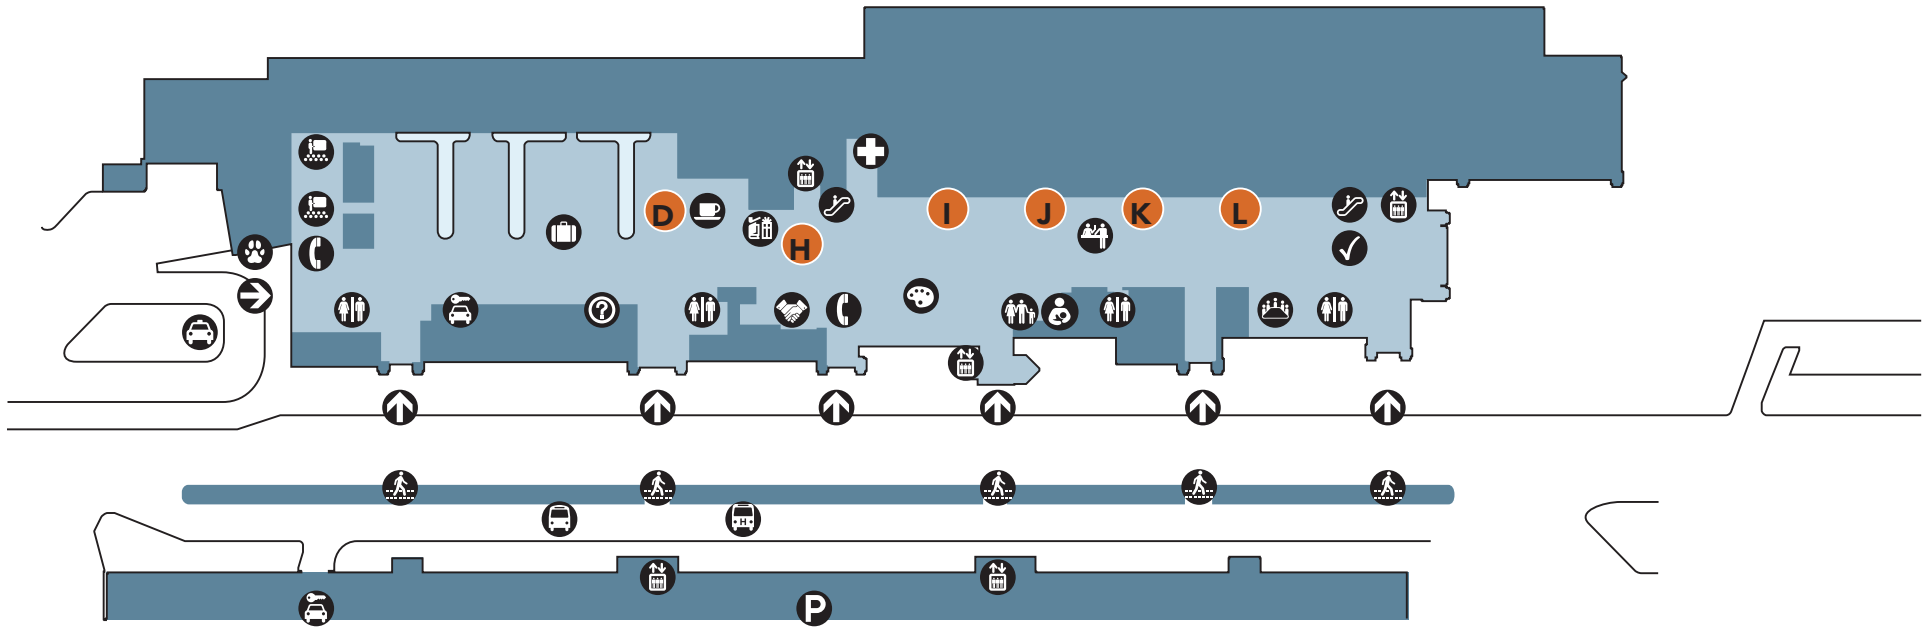

Ticketing Level

Legend

- | | | | |
|-------------------|-----------------------|----------------------|----------------------------------|
| Administration | Escalator & Stairs | Mother's Lounge | Pet Relief |
| Art Court | Family Lounge | First Aid | Robert B. Skuldt Conference Room |
| Auto Parking Ramp | First Aid | Food | Security Checkpoint |
| Baggage Claim | Food | Gift Shop | Taxi |
| Bus Stop | Gift Shop | Greeters Lounge | Telephone |
| Business Center | Greeters Lounge | Hotel Shuttle | Terminal Entry / Exit |
| Car Rental | Hotel Shuttle | Information | Ticketing |
| Chair Massage | Information | Meeting Room | TSA PreCheck |
| Coffee Bistro | Meeting Room | Pedestrian Crosswalk | |
| Elevator | Men / Women Restrooms | Pedestrian Skywalk | |

Food

ANCORÀ
ARTISAN COFFEE AND TEA

Gift Shop

Lake Country
GIFT SHOP

Ticketing

DELTA

UNITED

FRONTIER

American Airlines