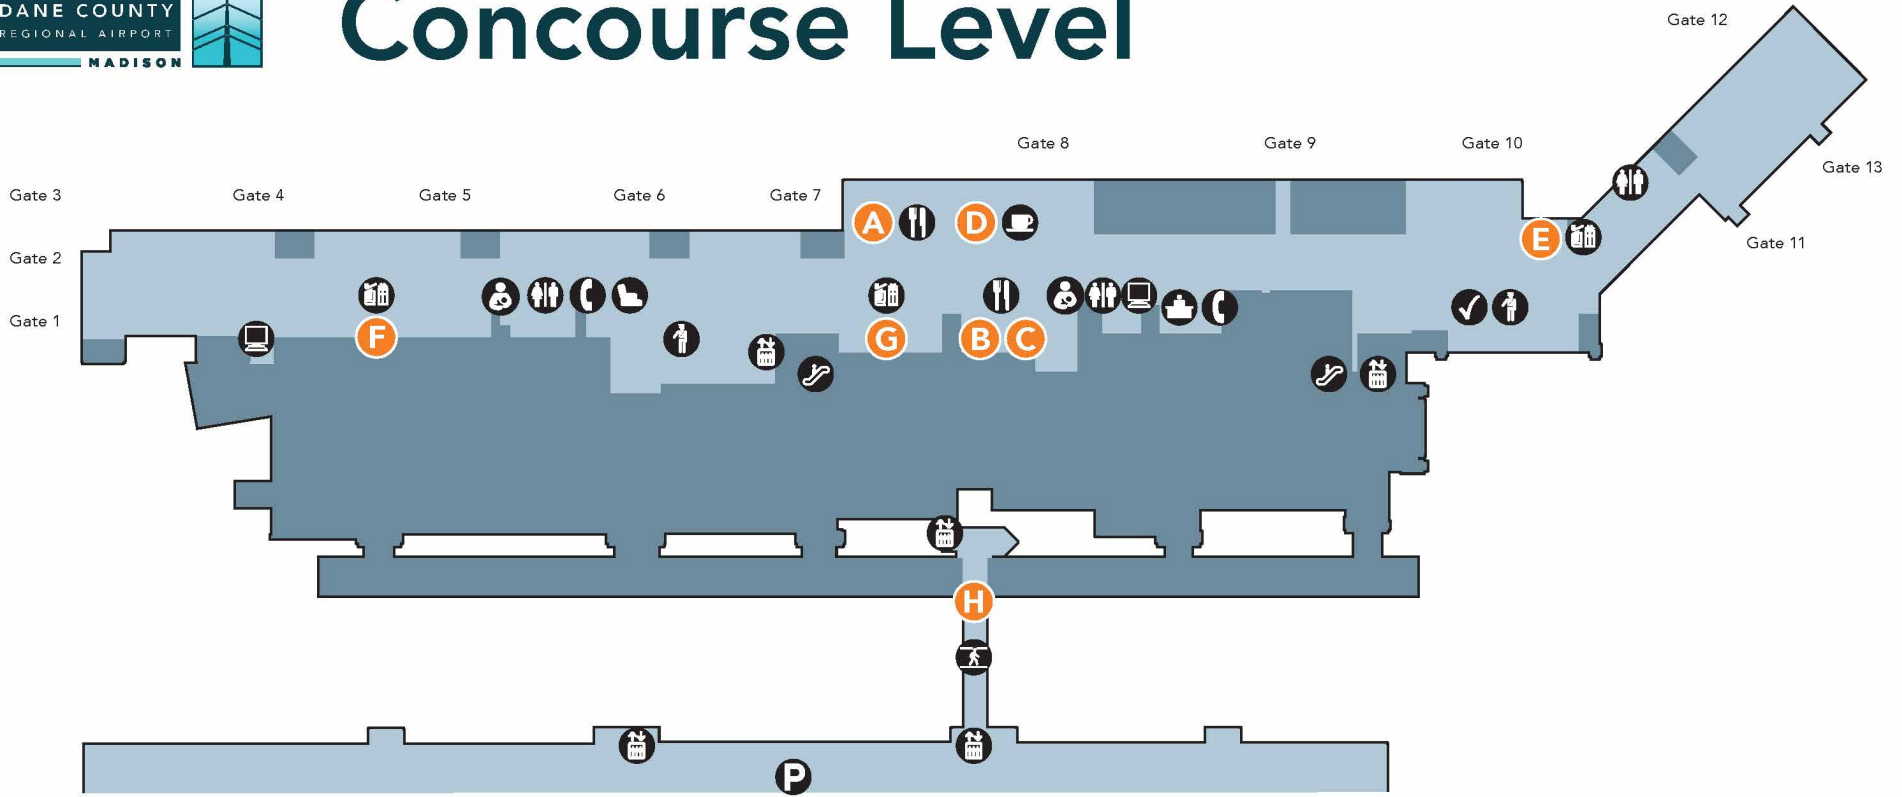

# Concourse Level

## Legend

- |                   |                       |                      |                                  |
|-------------------|-----------------------|----------------------|----------------------------------|
| Administration    | Escalator & Stairs    | Mother's Lounge      | Pet Relief                       |
| Art Court         | Family Lounge         | First Aid            | Robert B. Skuldt Conference Room |
| Auto Parking Ramp | First Aid             | Food                 | Security Checkpoint              |
| Baggage Claim     | Food                  | Gift Shop            | Taxi                             |
| Bus Stop          | Gift Shop             | Greeters Lounge      | Telephone                        |
| Business Center   | Greeters Lounge       | Hotel Shuttle        | Terminal Entry / Exit            |
| Car Rental        | Hotel Shuttle         | Information          | Ticketing                        |
| Chair Massage     | Information           | Meeting Room         | TSA PreCheck                     |
| Coffee Bistro     | Meeting Room          | Pedestrian Crosswalk |                                  |
| Elevator          | Men / Women Restrooms | Pedestrian Skywalk   |                                  |

## Food

- A** Vinoteca Wine & Tapas
- B** Metcalfe's Local to Go
- C** Mad Town Gastropub
- D** Ancora Artisan Coffee & Tea

## Gift Shop

- E** Madison XPress
- F** CNBC News - Madison
- G** Madison XChange
- H** Lake Country Travel Mart