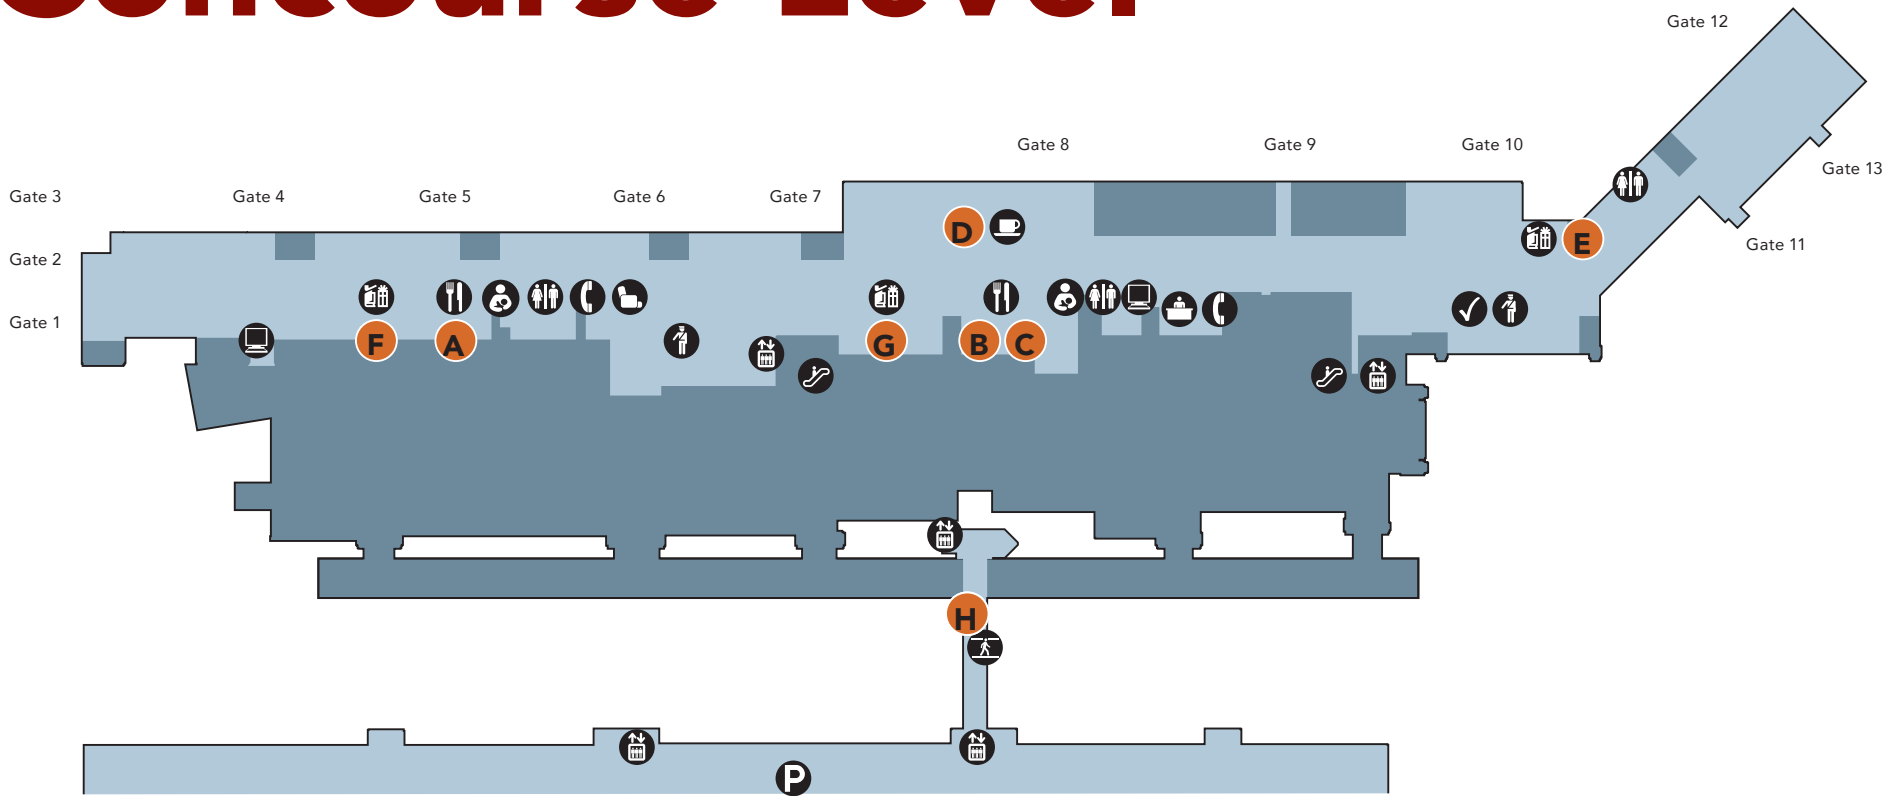

# Concourse Level

## Legend

- |                   |                       |                      |                                  |
|-------------------|-----------------------|----------------------|----------------------------------|
| Administration    | Escalator & Stairs    | Mother's Lounge      | Pet Relief                       |
| Art Court         | Family Lounge         | First Aid            | Robert B. Skuldt Conference Room |
| Auto Parking Ramp | First Aid             | Food                 | Security Checkpoint              |
| Baggage Claim     | Food                  | Gift Shop            | Taxi                             |
| Bus Stop          | Gift Shop             | Greeters Lounge      | Telephone                        |
| Business Center   | Greeters Lounge       | Hotel Shuttle        | Terminal Entry / Exit            |
| Car Rental        | Hotel Shuttle         | Information          | Ticketing                        |
| Chair Massage     | Information           | Meeting Room         | TSA PreCheck                     |
| Coffee Bistro     | Meeting Room          | Pedestrian Crosswalk |                                  |
| Elevator          | Men / Women Restrooms | Pedestrian Skywalk   |                                  |

### Food

- Usinger's*
- Metcalf's*
- MAD TOWN** provisions
- ANCORA** ARTISAN COFFEE AND TEA