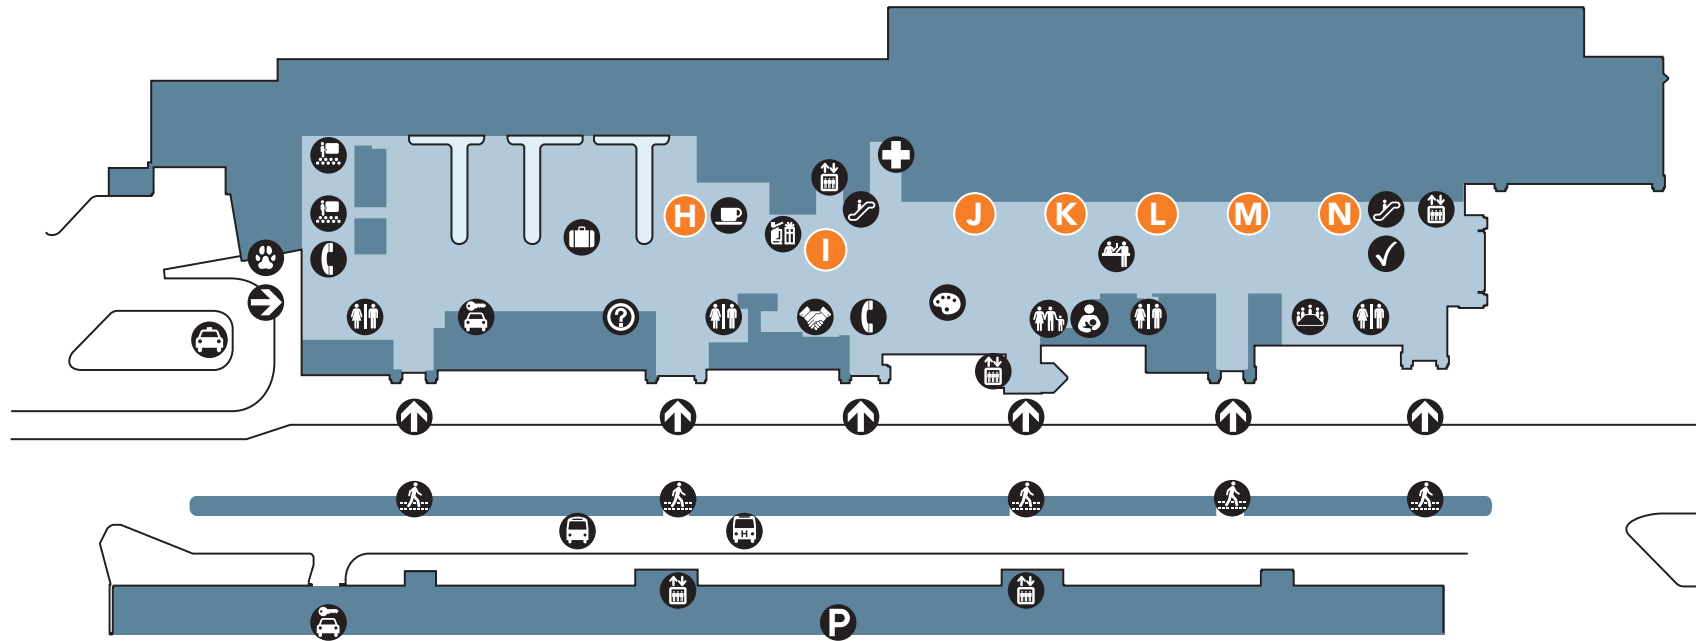

# Ticketing Level

## Legend

- |                    |                       |                                  |
|--------------------|-----------------------|----------------------------------|
| Art Court          | Gift Shop             | Robert B. Skuldt Conference Room |
| Baggage Claim      | Greeters Lounge       | Taxi                             |
| Bus Stop           | Hotel Shuttle         | Telephone                        |
| Car Rental         | Information           | Terminal Entry/Exit              |
| Coffee Bistro      | Meeting Room          | Ticketing                        |
| Elevator           | Parking Ramp          | TSA PreCheck                     |
| Escalator & Stairs | Pedestrian Crosswalk  |                                  |
| Family Lounge      | Pet Relief            |                                  |
| First Aid          | Restrooms (Men/Women) |                                  |

### Gift Shop

- I** Lake Country Travel Mart

### Ticketing

- J** Delta Air Lines  
**K** United Airlines  
**L** Frontier Airlines  
**M** American Airlines  
**N** Sun Country Airlines